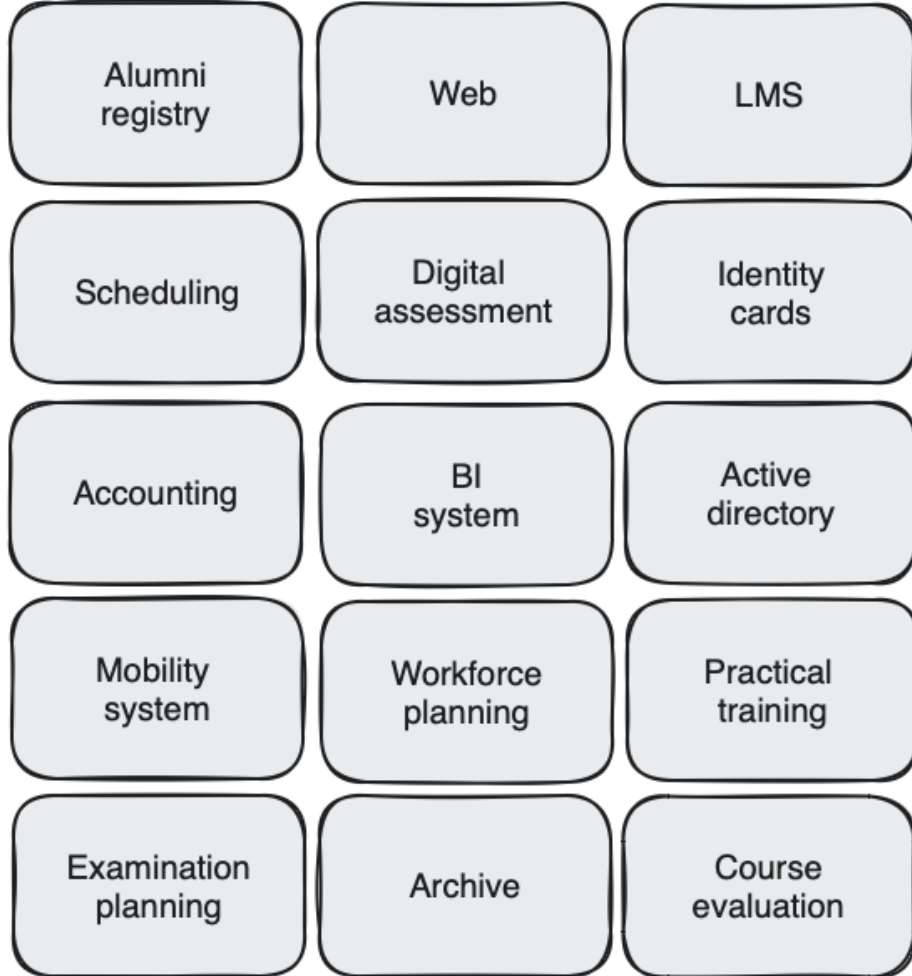

Innovation and learning that spreads in the sector

Challenges

Developing a solution that works for all institutions, but is not too complex

Priority of new development

How to divide the costs

Sharing data

Success factors

Close cooperation with the higher education institutions on all levels

Agile development, short development cycles and feedback loops

Sharing the cost for all new development

Unique needs not met with the national solution

40 Higher Education Institution systems

International standards

Ladok contributes to the development of the international standard Edu API (1EdTech)

Emrex is integrated in Ladok

Ladok promotes the use of international standards nationally