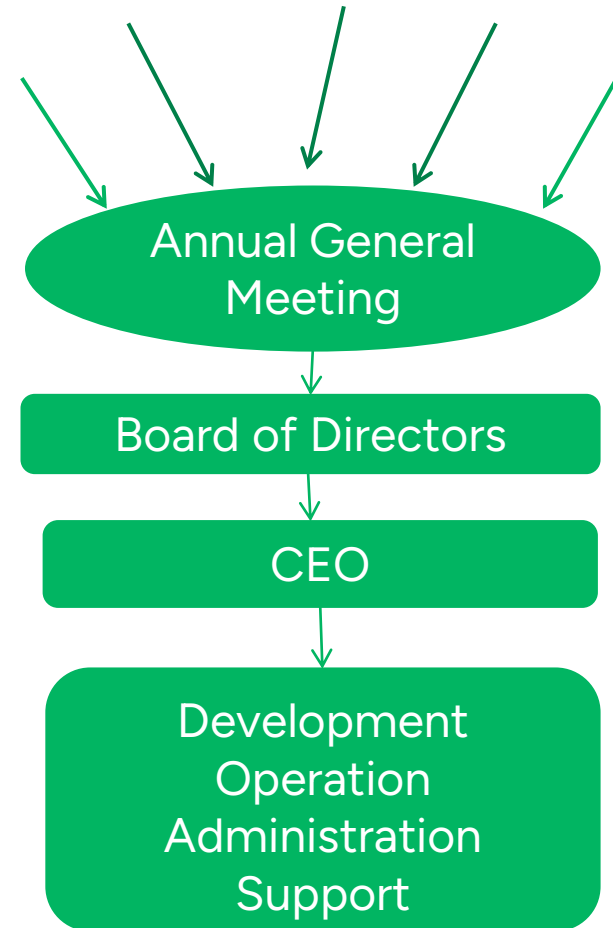

40 Higher Education Institutions