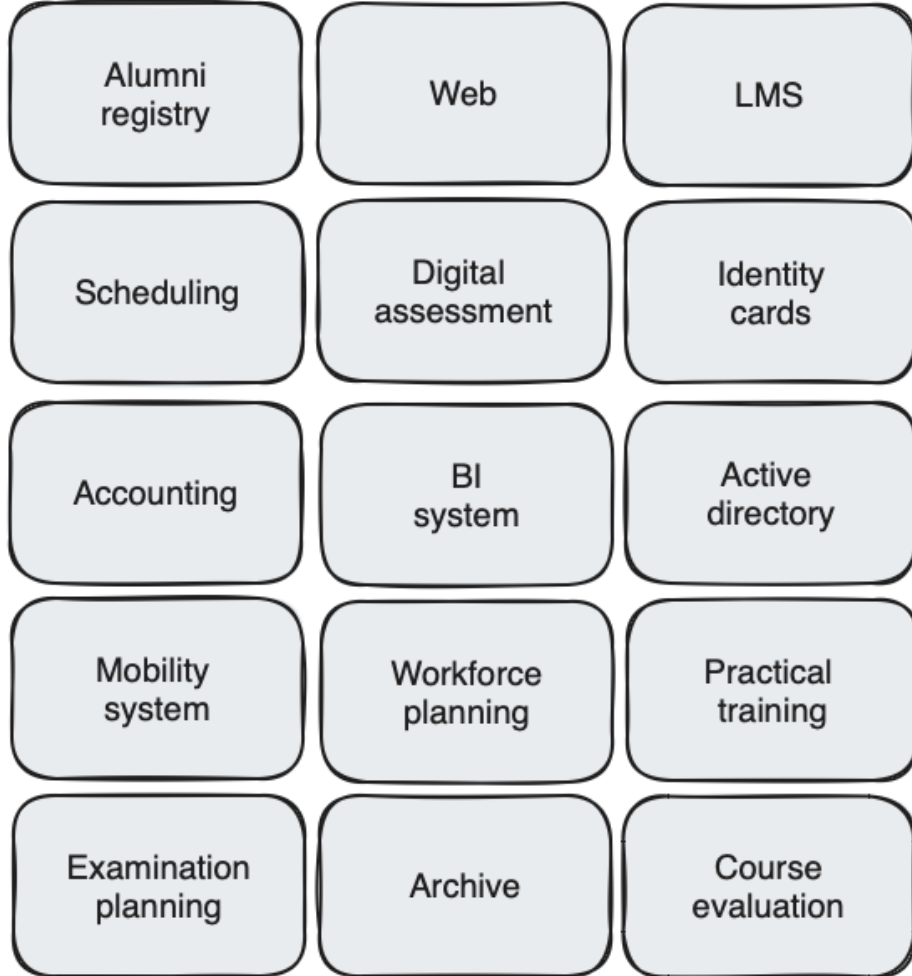

40 Higher Education Institution systems

International standards

Ladok contributes to the development of the international standard Edu API (1EdTech)

Emrex is integrated in Ladok

Ladok promotes the use of international standards nationally

40 Higher Education Institution systems

How EMREX works

LADOK

Questions?