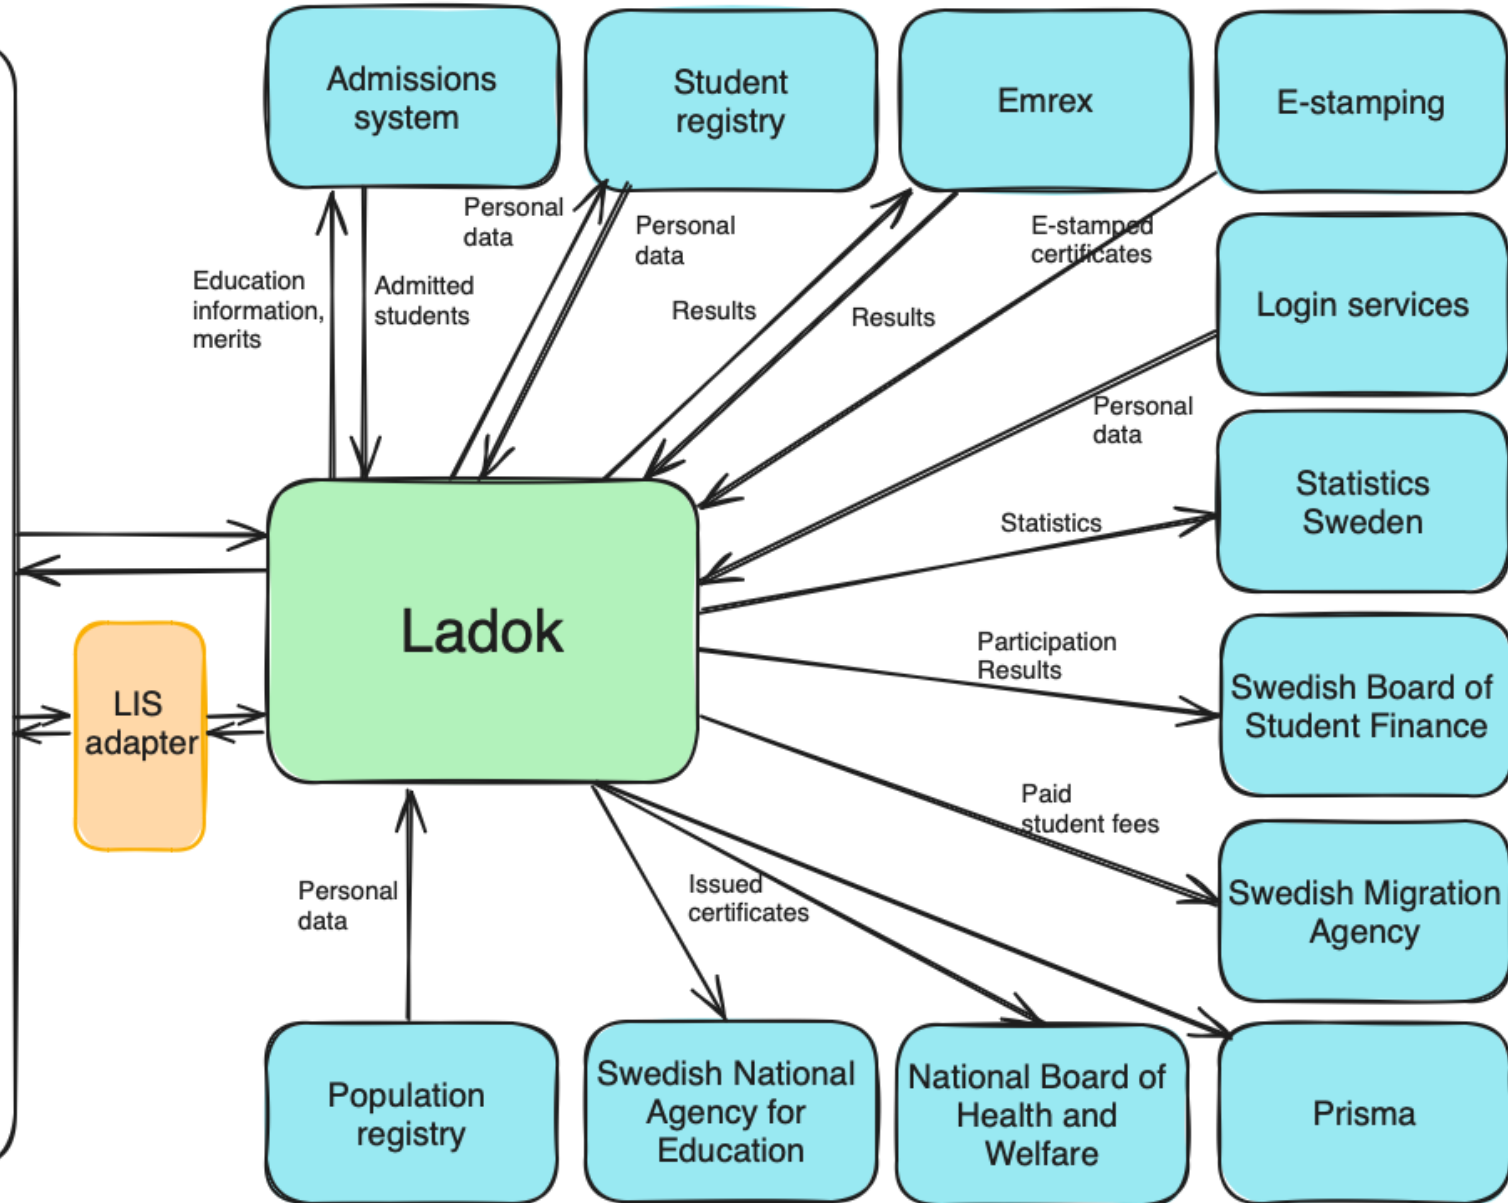

LADOK

Ladok the Swedish SIS

Mauritz Danielsson
CEO, Ladok Consortium

2024-09-12

What is Ladok?

- A Student Information and Management System
 - The production system for Higher Education in Sweden
 - An archive of participation, results and degree certificates
 - Owned and used by 40 Higher Education Institutions + 3 on their way in
 - First version of system in the 80's
- 
- A large green arrow graphic pointing to the right, located in the bottom right corner of the slide.

Close cooperation with the higher education institutions on all levels

Agile development, short development cycles and feedback loops

Sharing the cost for all new development

Unique needs not met with the national solution

40 Higher Education Institution systems

International standards

Ladok contributes to the development of the international standard Edu API (1EdTech)

Emrex is integrated in Ladok

Ladok promotes the use of international standards nationally

40 Higher Education Institution systems

How EMREX works

LADOK

Questions?