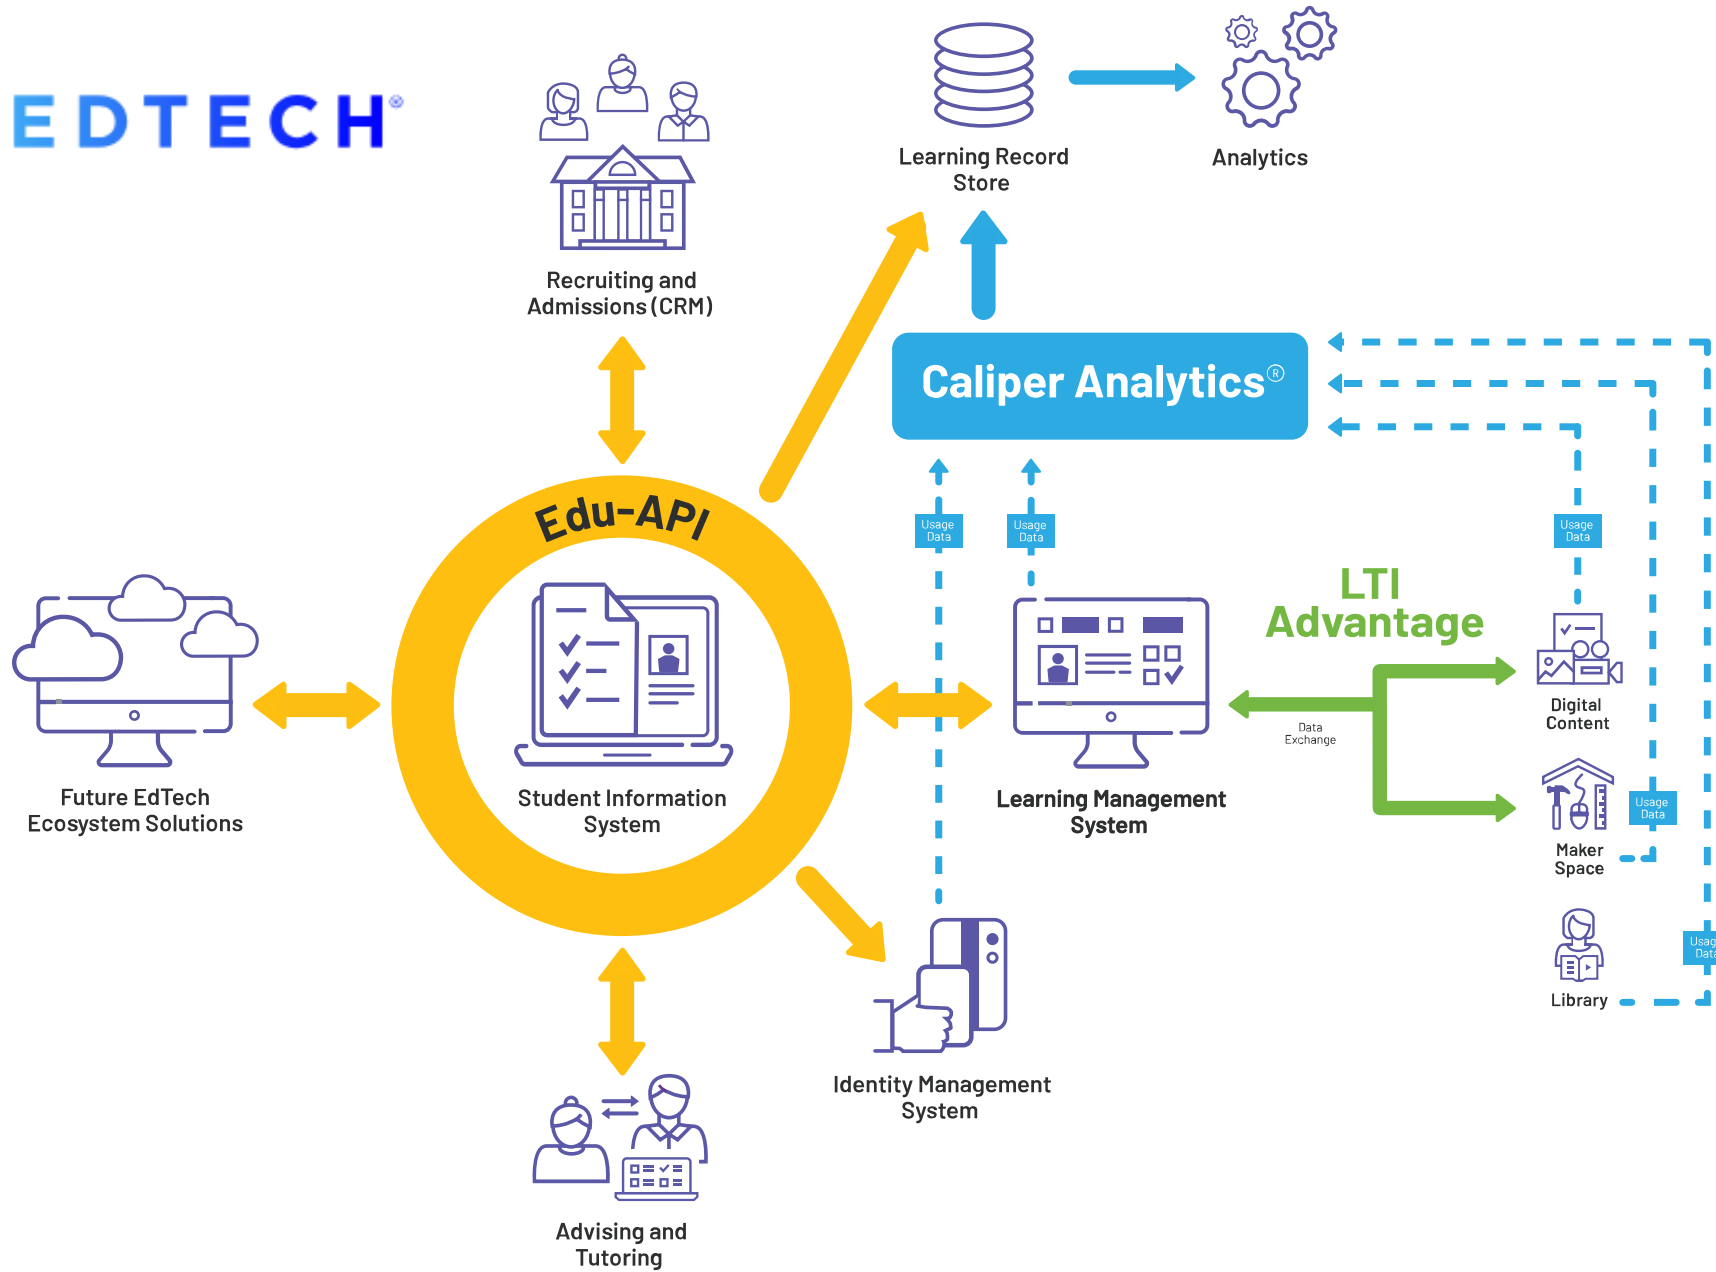

LADOK

Ladok the Swedish SIS

Mauritz Danielsson
CEO, Ladok Consortium

2024-09-12

What is Ladok?

- A Student Information and Management System
 - The production system for Higher Education in Sweden
 - An archive of participation, results and degree certificates
 - Owned and used by 40 Higher Education Institutions + 3 on their way in
 - First version of system in the 80's
- 
- A large green arrow graphic pointing to the right, located in the bottom right corner of the slide.

40 Higher Education Institution systems

International standards

Ladok contributes to the development of the international standard Edu API (1EdTech)

Emrex is integrated in Ladok

Ladok promotes the use of international standards nationally

40 Higher Education Institution systems

How EMREX works

LADOK

Questions?