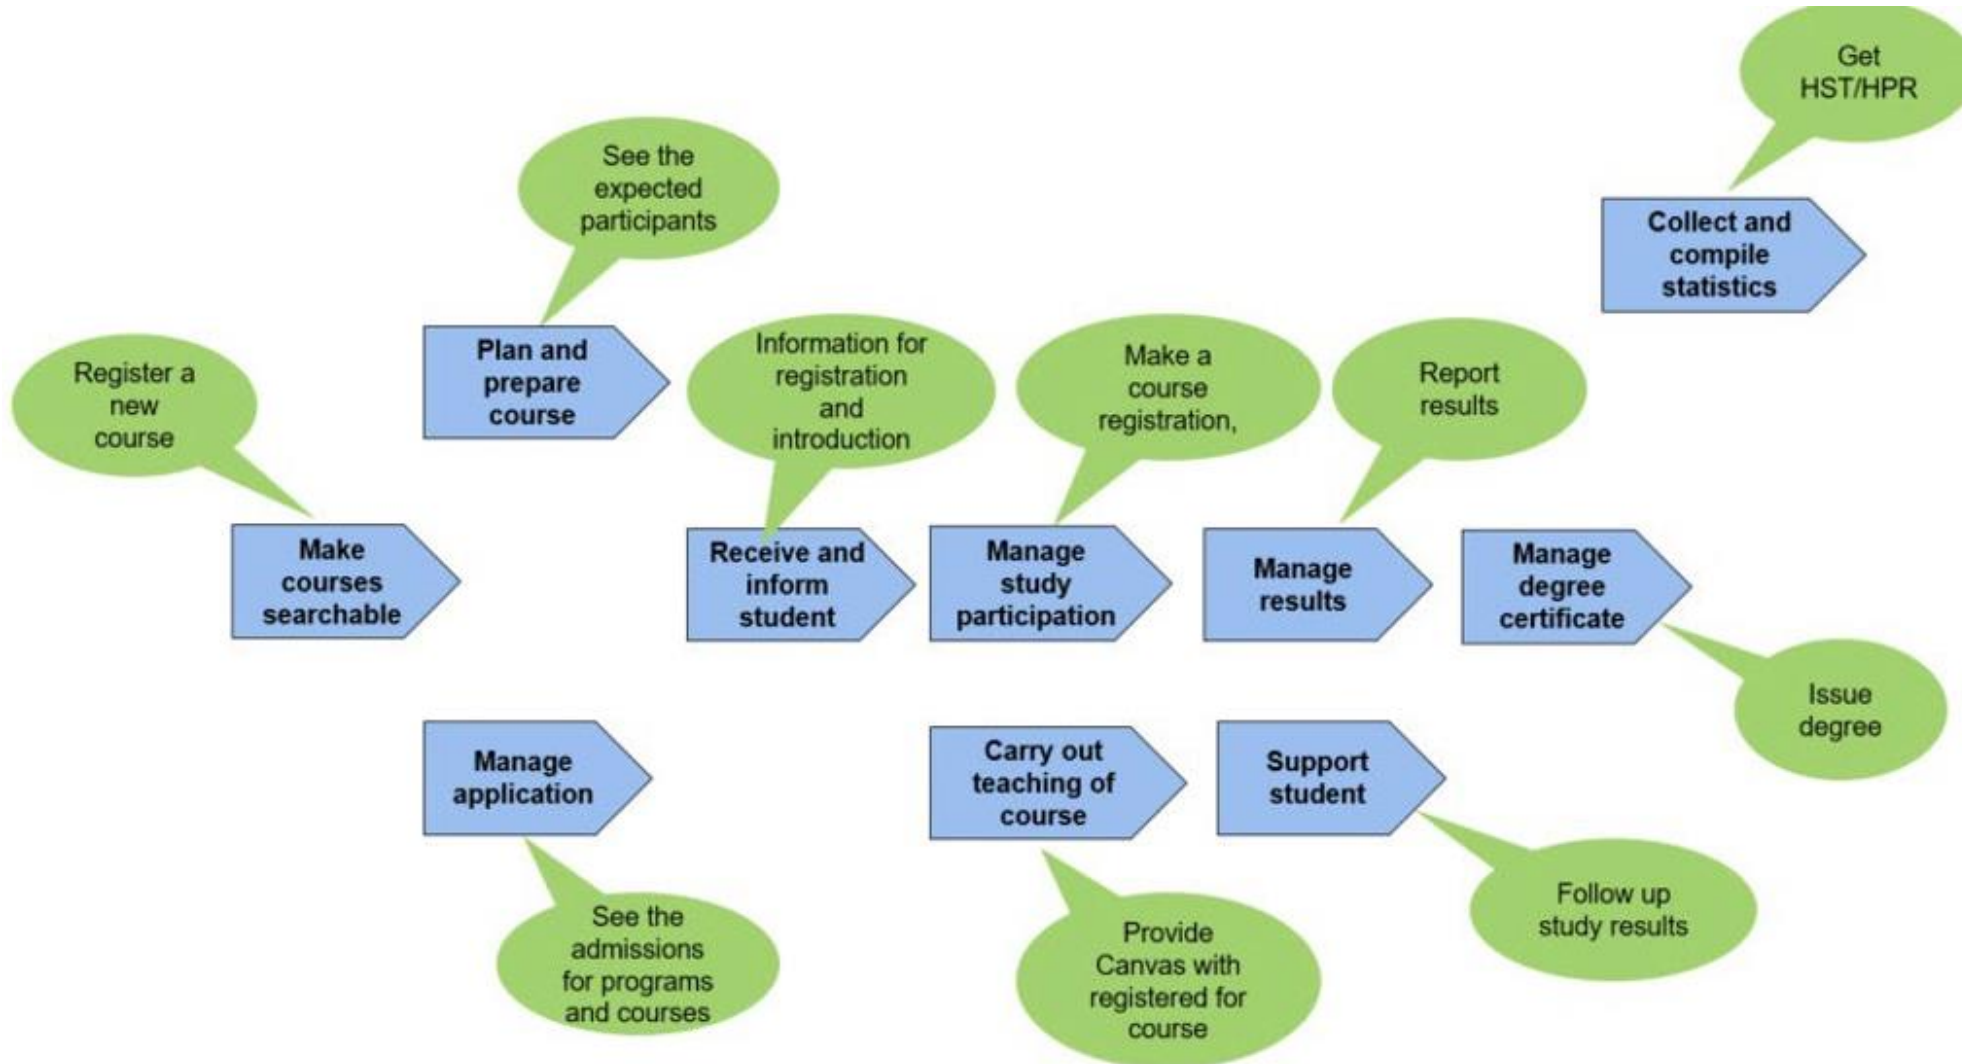

LADOK

Ladok the Swedish SIS

Mauritz Danielsson
CEO, Ladok Consortium

2024-09-12

What is Ladok?

- A Student Information and Management System
 - The production system for Higher Education in Sweden
 - An archive of participation, results and degree certificates
 - Owned and used by 40 Higher Education Institutions + 3 on their way in
 - First version of system in the 80's
- 
- A large green arrow graphic pointing to the right, located in the bottom right corner of the slide.

40 Higher Education Institutions

Process Map Royal Institute of Technology

27 000 faculty and staff

350 000 active students

Information about 3,2 million students

LADOK

Education and educational planning

Study participation

Innovation and learning that spreads in the sector

Challenges

Developing a solution that works for all institutions, but is not too complex

Priority of new development

How to divide the costs

Sharing data

Success factors

40 Higher Education Institution systems

International standards

Ladok contributes to the development of the international standard Edu API (1EdTech)

Emrex is integrated in Ladok

Ladok promotes the use of international standards nationally